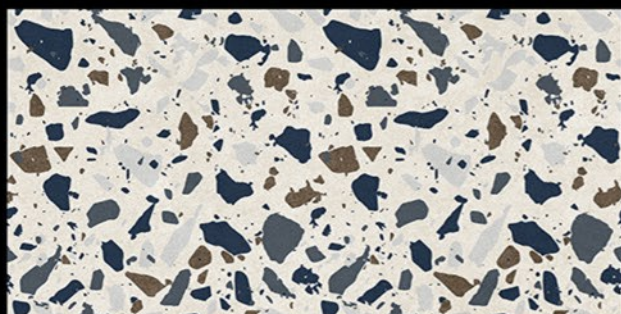

CHEMICAL
RESISTANCE

FROST
RESISTANCE

RESISTANCE
TO FIRE

Glossy Finish...!!

Wall Tiles 300X600 MM

1-4003_LT
2-4003_DK
3-4003_DK
4-4003_LT

1-4004_LT
2-4004_DK
3-4004_DK
4-4004_LT

WATERPROOF
SURFACE