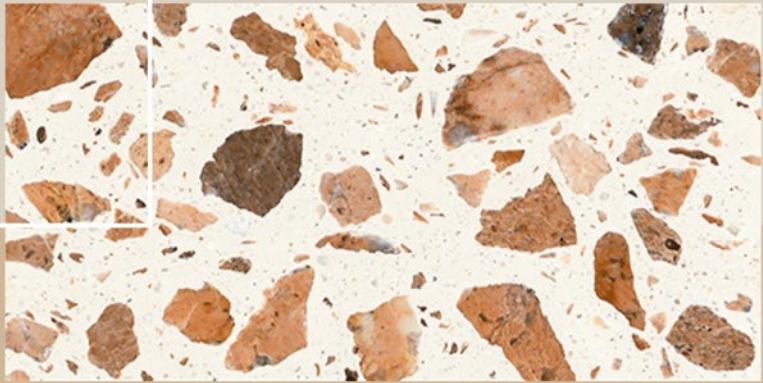

100% Water
Proof

The beauty of ancient style

GLOSSY

S E R I E S

Wall Tiles 300X600 MM

1-4001_LT
2-4001_DK
3-4001_DK
4-4001_LT

1-4002_LT
2-4002_DK
3-4002_DK
4-4002_LT

WATERPROOF
SURFACE