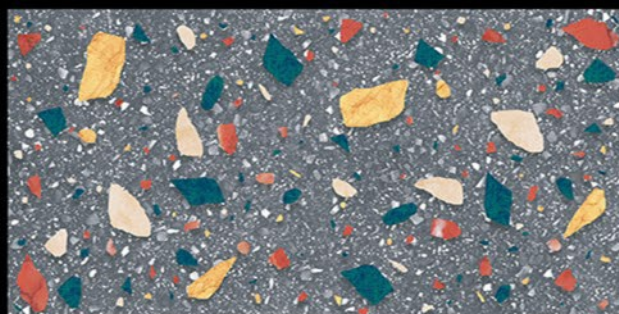

CHEMICAL
RESISTANCE

FROST
RESISTANCE

RESISTANCE
TO FIRE

Glossy Finish...!!

Wall Tiles 300X600 MM

1-4007_LT
2-4007_DK
3-4007_DK
4-4007_LT

1-4008_LT
2-4008_DK
3-4008_DK
4-4008_LT

WATERPROOF
SURFACE