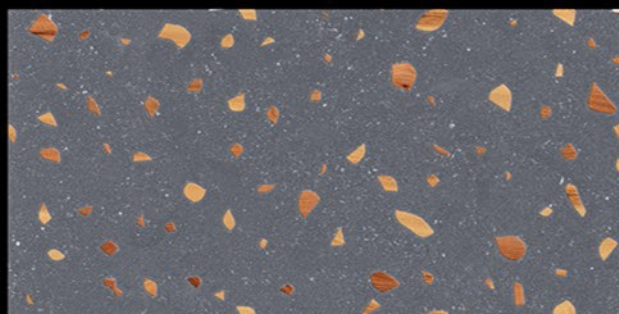

CHEMICAL
RESISTANCE

FROST
RESISTANCE

RESISTANCE
TO FIRE

Glossy Finish...!!

Wall Tiles 300X600 MM

1-4013_LT
2-4013_DK
3-4013_DK
4-4013_LT

1-4014_LT
2-4014_DK
3-4014_DK
4-4014_LT

WATERPROOF SURFACE