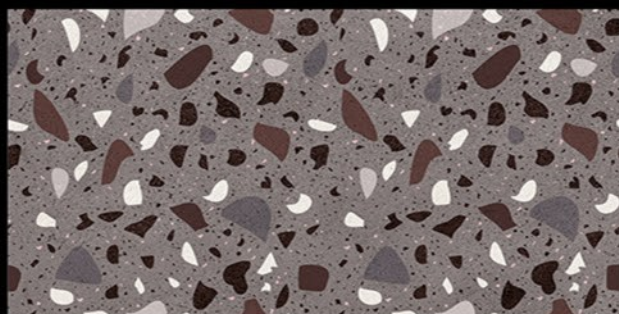

CHEMICAL
RESISTANCE

FROST
RESISTANCE

RESISTANCE
TO FIRE

Glossy Finish...!!

Wall Tiles 300X600 MM

1-4005_LT
2-4005_DK
3-4005_DK
4-4005_LT

1-4006_LT
2-4006_DK
3-4006_DK
4-4006_LT

WATERPROOF
SURFACE