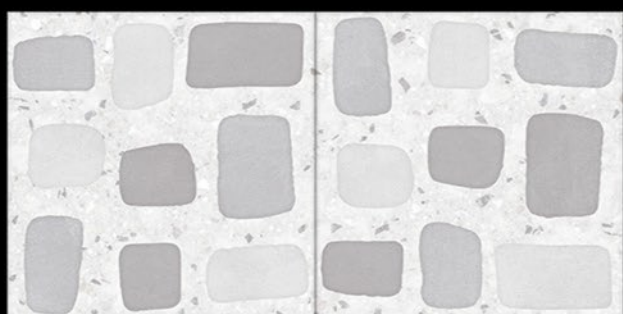

CHEMICAL RESISTANCE

FROST RESISTANCE

RESISTANCE TO FIRE

Glossy Finish...!!

Wall Tiles 300X600 MM

1-4011_LT
2-4011_DK
3-4011_DK
4-4011_LT

1-4012_LT
2-4012_DK
3-4012_DK
4-4012_LT

WATERPROOF
SURFACE