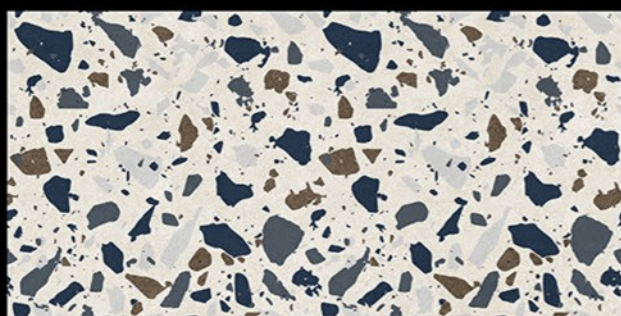

CHEMICAL
RESISTANCE

FROST
RESISTANCE

RESISTANCE
TO FIRE

Glossy Finish...!!

Wall Tiles 300X600 MM

1-4003_LT
2-4003_DK
3-4003_DK
4-4003_LT

1-4004_LT
2-4004_DK
3-4004_DK
4-4004_LT

WATERPROOF
SURFACE