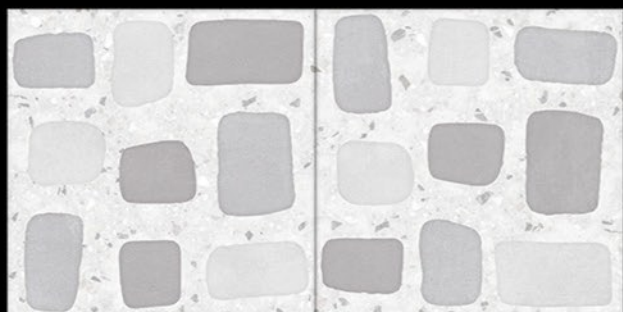

CHEMICAL RESISTANCE

FROST RESISTANCE

RESISTANCE TO FIRE

Glossy Finish...!!

Wall Tiles 300X600 MM

1-4011_LT
2-4011_DK
3-4011_DK
4-4011_LT

1-4012_LT
2-4012_DK
3-4012_DK
4-4012_LT

WATERPROOF
SURFACE