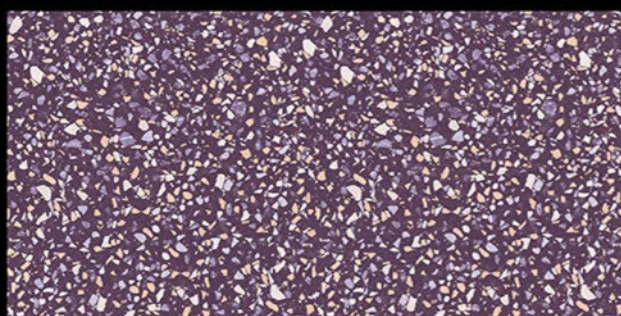

WATERPROOF SURFACE

CHEMICAL RESISTANCE

FROST RESISTANCE

RESISTANCE TO FIRE

Glossy Finish...!!

Wall Tiles

300X600 MM

1-4021_LT
2-4021_DK_1
3-4021_DK_2
4-4021_DK_3