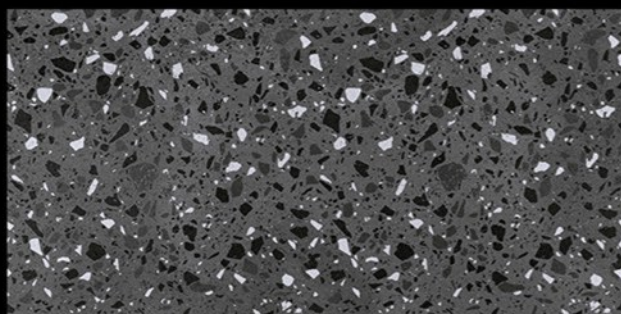

CHEMICAL
RESISTANCE

FROST
RESISTANCE

RESISTANCE
TO FIRE

Glossy Finish...!!

Wall Tiles 300X600 MM

1-4005_LT
2-4005_DK
3-4005_DK
4-4005_LT

1-4006_LT
2-4006_DK
3-4006_DK
4-4006_LT

WATERPROOF
SURFACE