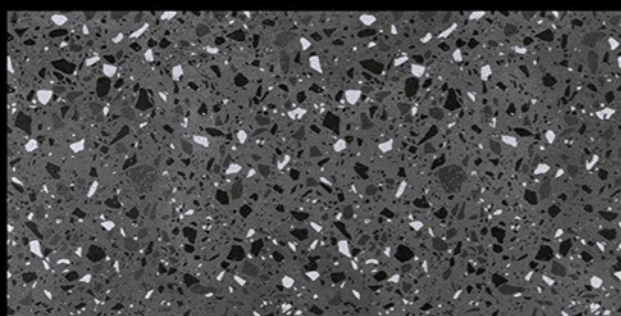

CHEMICAL
RESISTANCE

FROST
RESISTANCE

RESISTANCE
TO FIRE

Glossy Finish...!!

Wall Tiles 300X600 MM

1-4005_LT
2-4005_DK
3-4005_DK
4-4005_LT

1-4006_LT
2-4006_DK
3-4006_DK
4-4006_LT

WATERPROOF
SURFACE