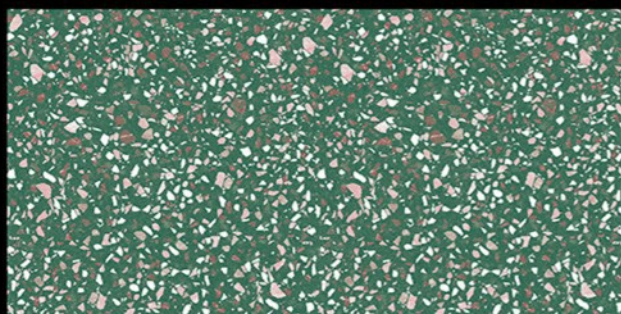

WATERPROOF SURFACE

CHEMICAL RESISTANCE

FROST RESISTANCE

RESISTANCE TO FIRE

Glossy Finish...!!

Wall Tiles

300X600 MM

1-4021_LT
2-4021_DK_1
3-4021_DK_2
4-4021_DK_3