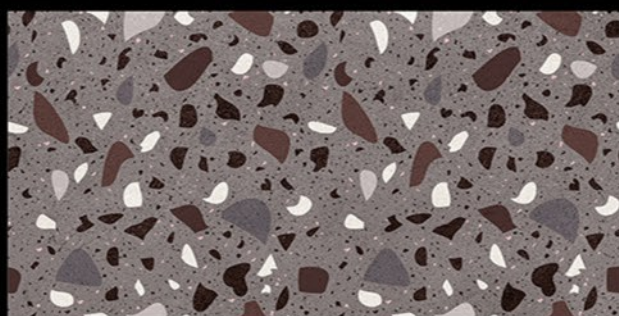

CHEMICAL
RESISTANCE

FROST
RESISTANCE

RESISTANCE
TO FIRE

Glossy Finish...!!

Wall Tiles 300X600 MM

1-4005_LT
2-4005_DK
3-4005_DK
4-4005_LT

1-4006_LT
2-4006_DK
3-4006_DK
4-4006_LT

WATERPROOF
SURFACE