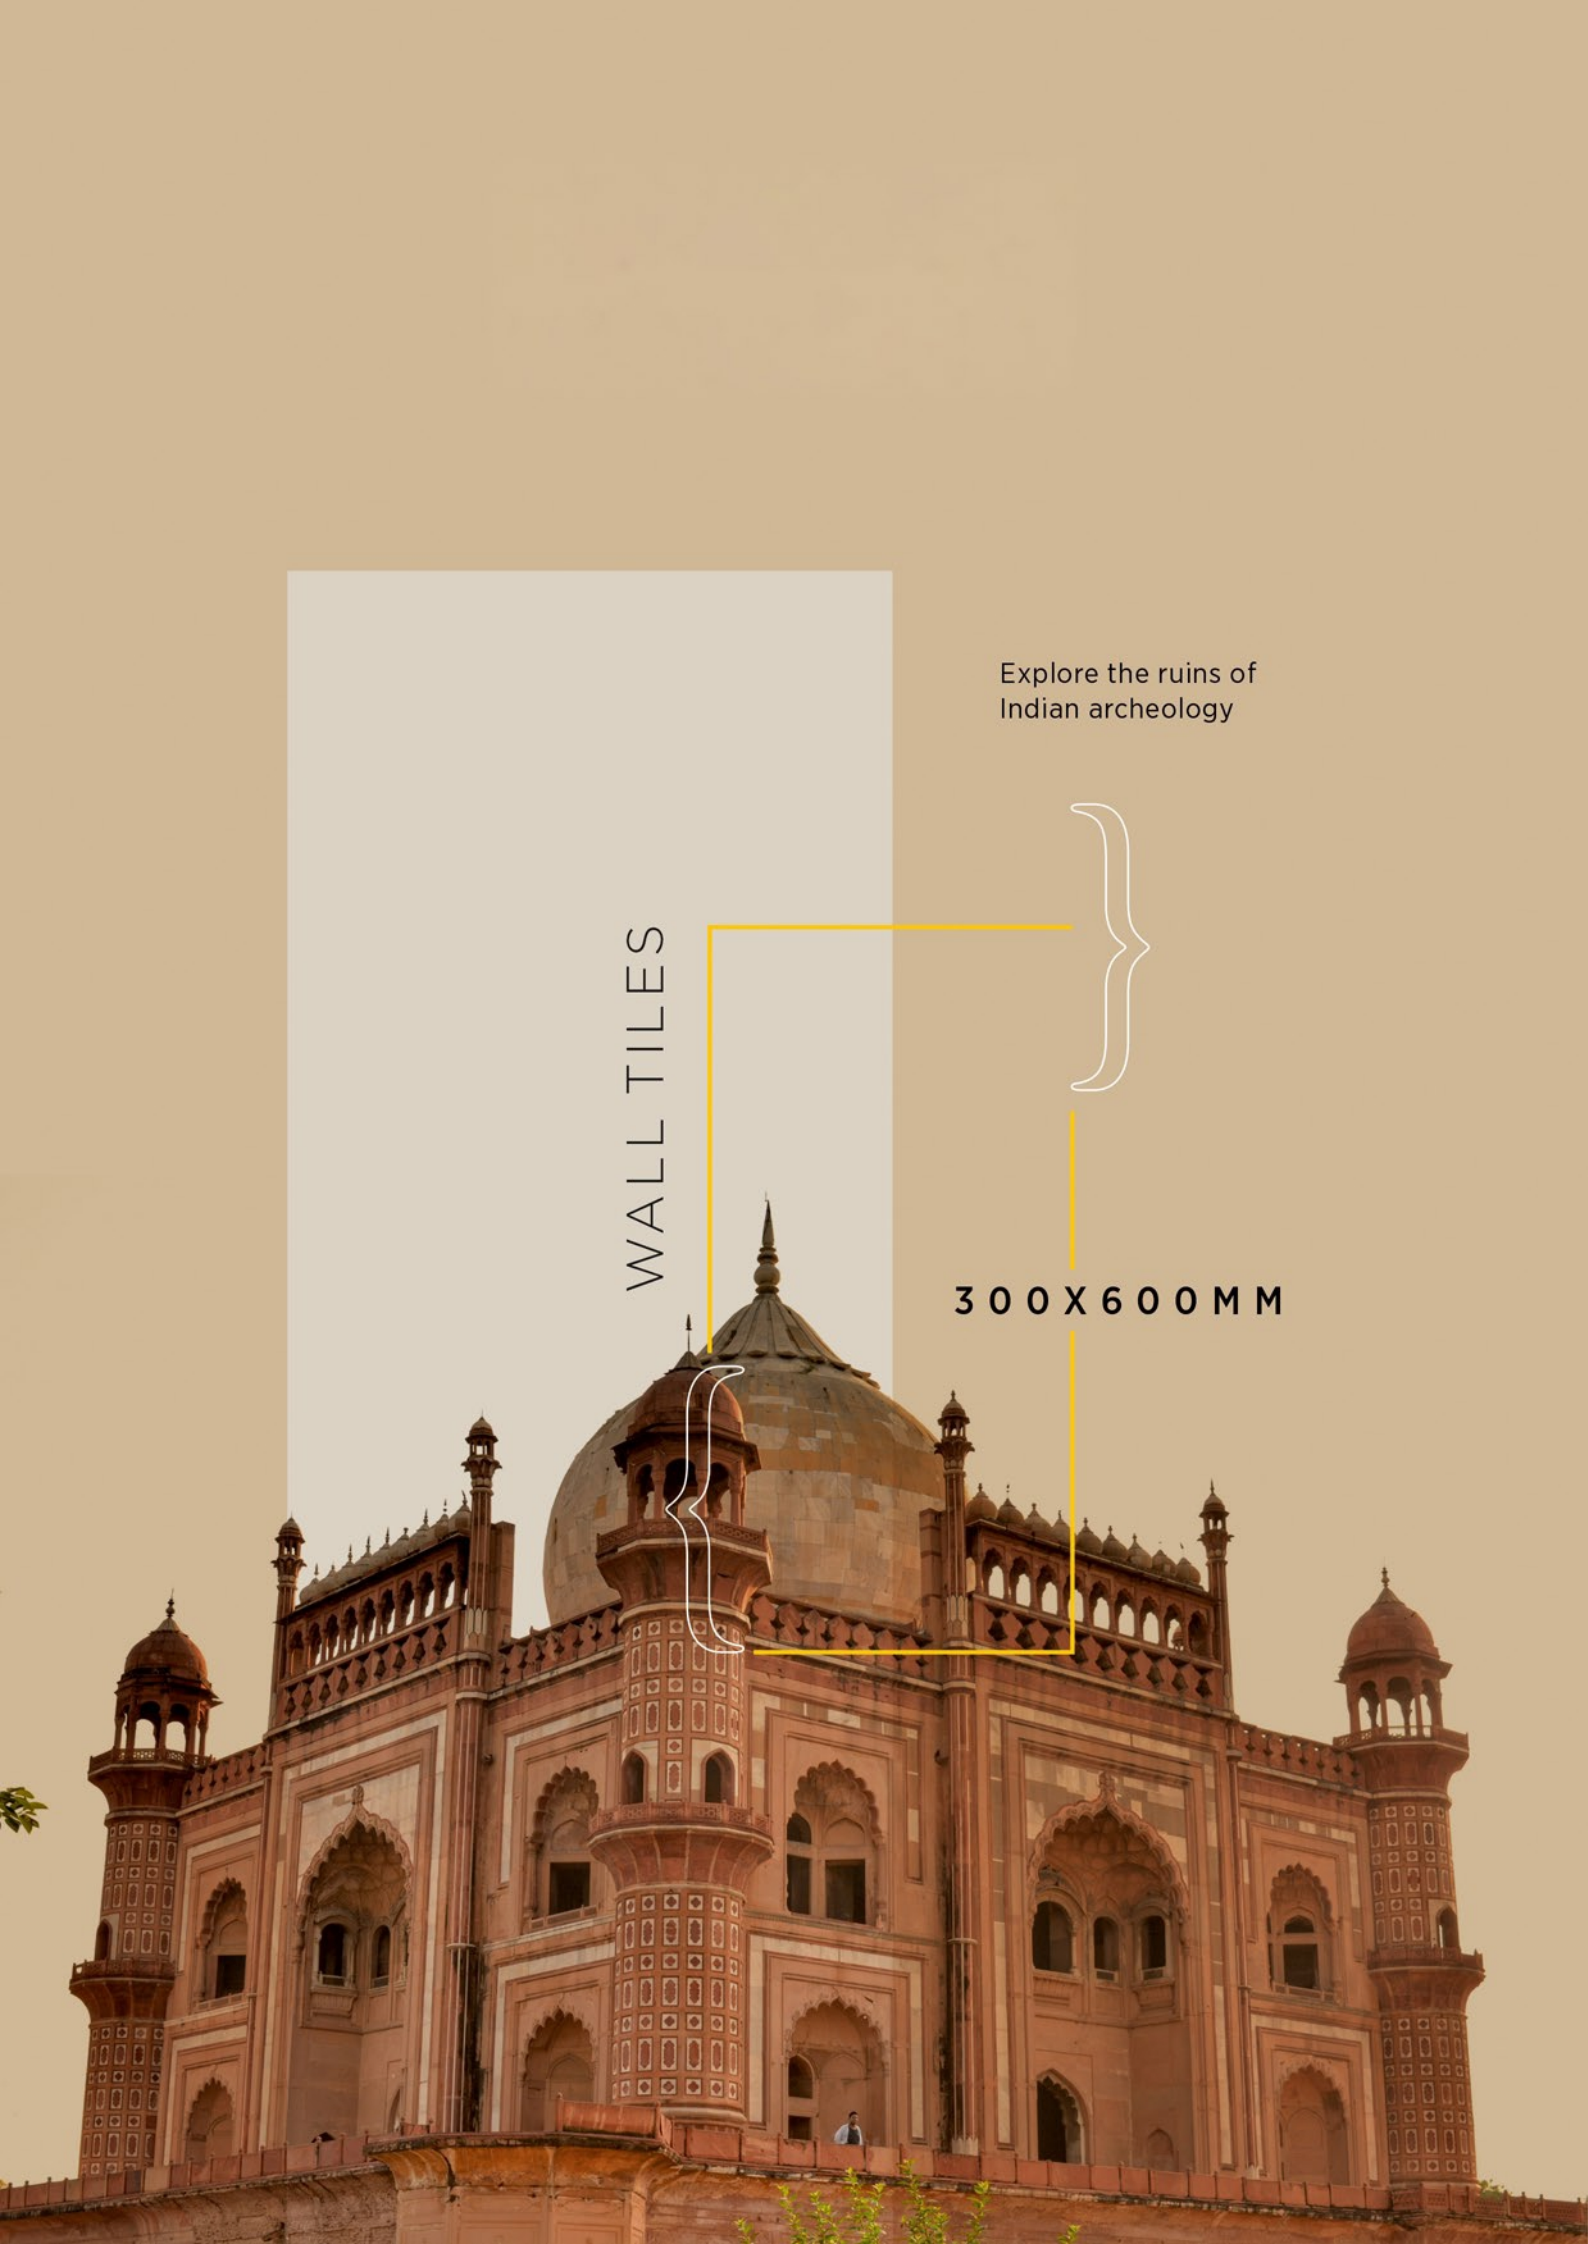

Explore the ruins of
Indian archeology

WALL TILES

300 X 600 MM